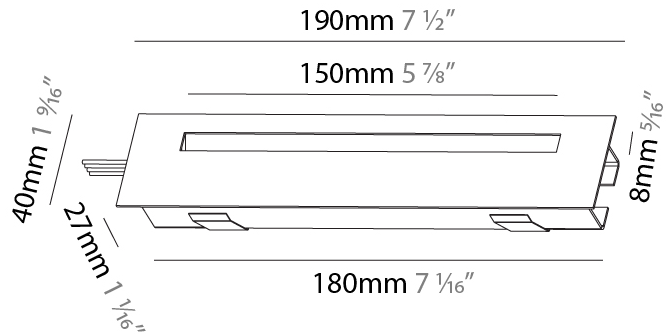

GENERAL

Series: Delight
Subseries: Delight String Step
Brand: Prolicht
Division: Architectural
Mounting Type: Recessed
Mounting Location: Wall
Subcategory: Step Light

PHYSICAL

Shape: Rectangle
Length (mm): 190
Length (in): 7 1/2
Height (mm): 40
Depth (mm): 27
Height (in): 1 9/16
Depth (in): 1 1/16
Ceiling Thickness (mm): 10 / 12 / 15
Ceiling Thickness (in): 3/8 or 1/2 or 9/16
Min. Recessing Depth (mm): 30
Min. Recessing Depth (in): 1 3/16
Light Distribution: Asymmetric
Weight (kg): 0.208
Weight (lbs): 0.4576
Fixture Finish: SSR / BKV / CWI / CRY / HAB / UFT / ITA / RUA / FTG / MYG / LOD / PUS / FRO / FUP / KIA / POP / BLS / SPG / MEY / GOH / GUM / CHC / COM / ABZ / JAG / OBR / MOS / ROR
Fixture Material: Aluminum
Cut-out Measurements: 140mm / 5 1/2" x 34mm / 1 5/16"

ELECTRICAL

Lamp Type: LED (Zhaga Standard)
Input Wattage (W): 2.2
Total Output Wattage (W): 2
Dimming: 0-10V Dimming / Phase Dimming (120Vac Only)
Driver Included: No
Driver Location: Remote
Driver Type: Constant Voltage - 120 / 277Vac
Driver Class: Class 2
Input Voltage (V): 120 - 277
Output Voltage (V): 24

LED

Number of LEDs: 1
Color Temperature (°K): 3000 / 3500 / 5000
Max. Delivered Lumen (lm): 60
CRI: >80 CRI
Lamp Life (hrs): 50000

OPTICAL

RATINGS AND CERTIFICATIONS

Certified By: Certified for North American Standards
IP rating: IP20