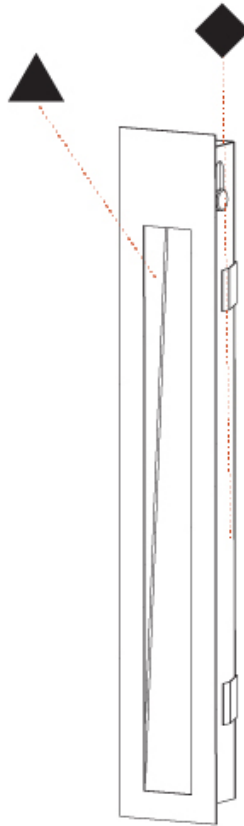

### PHYSICAL

Shape: Square  
 Length (mm): 53  
 Length (in): 2 1/4  
 Height (mm): 53  
 Depth (mm): 35  
 Height (in): 2 1/4  
 Depth (in): 1 3/8  
 Min. Recessing Depth (mm): 40  
 Min. Recessing Depth (in): 1 9/16  
 Light Distribution: Asymmetric  
 Weight (kg): 0.11  
 Weight (lbs): 0.25  
 Fixture Finish: SSR / BKV / CWI / CRY / HAB / UFT / ITA / RUA / FTG / MYG / LOD / PUS / FRO / FUP / KIA / POP / BLS / SPG / MEY / GOH / GUM / CHC / COM / ABZ / JAG / OBR / MOS / ROR  
 Fixture Material: Aluminum

#### PHYSICAL

Shape: Rectangle
Length (mm): 250
Length (in): 9 13/16
Width (mm): 40
Width (in): 1 9/16
Height (mm): 250
Depth (mm): 26
Height (in): 9 13/16
Depth (in): 1
Ceiling Thickness (mm): 10 / 12 / 15
Ceiling Thickness (in): 3/8 or 1/2 or 9/16
Min. Recessing Depth (mm): 30
Min. Recessing Depth (in): 1 3/16
Light Distribution: Asymmetric
Weight (kg): .83
Weight (lbs): 1.8
Fixture Finish: SSR / BKV / CWI / CRY / HAB / UFT / ITA / RUA / FTG / MYG / LOD / PUS / FRO / FUP / KIA / POP / BLS / SPG / MEY / GOH / GUM / CHC / COM / ABZ / JAG / OBR / MOS / ROR
Fixture Material: Aluminum
Cut-out Measurements: 240mm / 9 7/16" x 34mm / 1 5/16"

## DELIGHT STRING WIDE RECESSED

A35699-

PROJECT

TYPE

SPECIFIER

QUANTITY

DATE

A